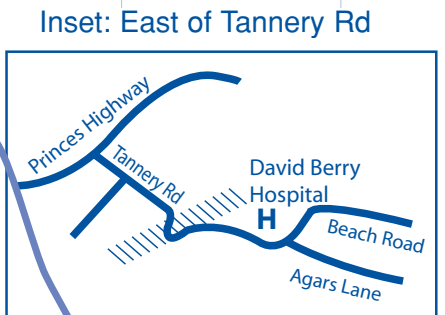

www.berry.org.au

Business names and locations are listed overleaf with grid references for your assistance.

Printed by Berry Printers