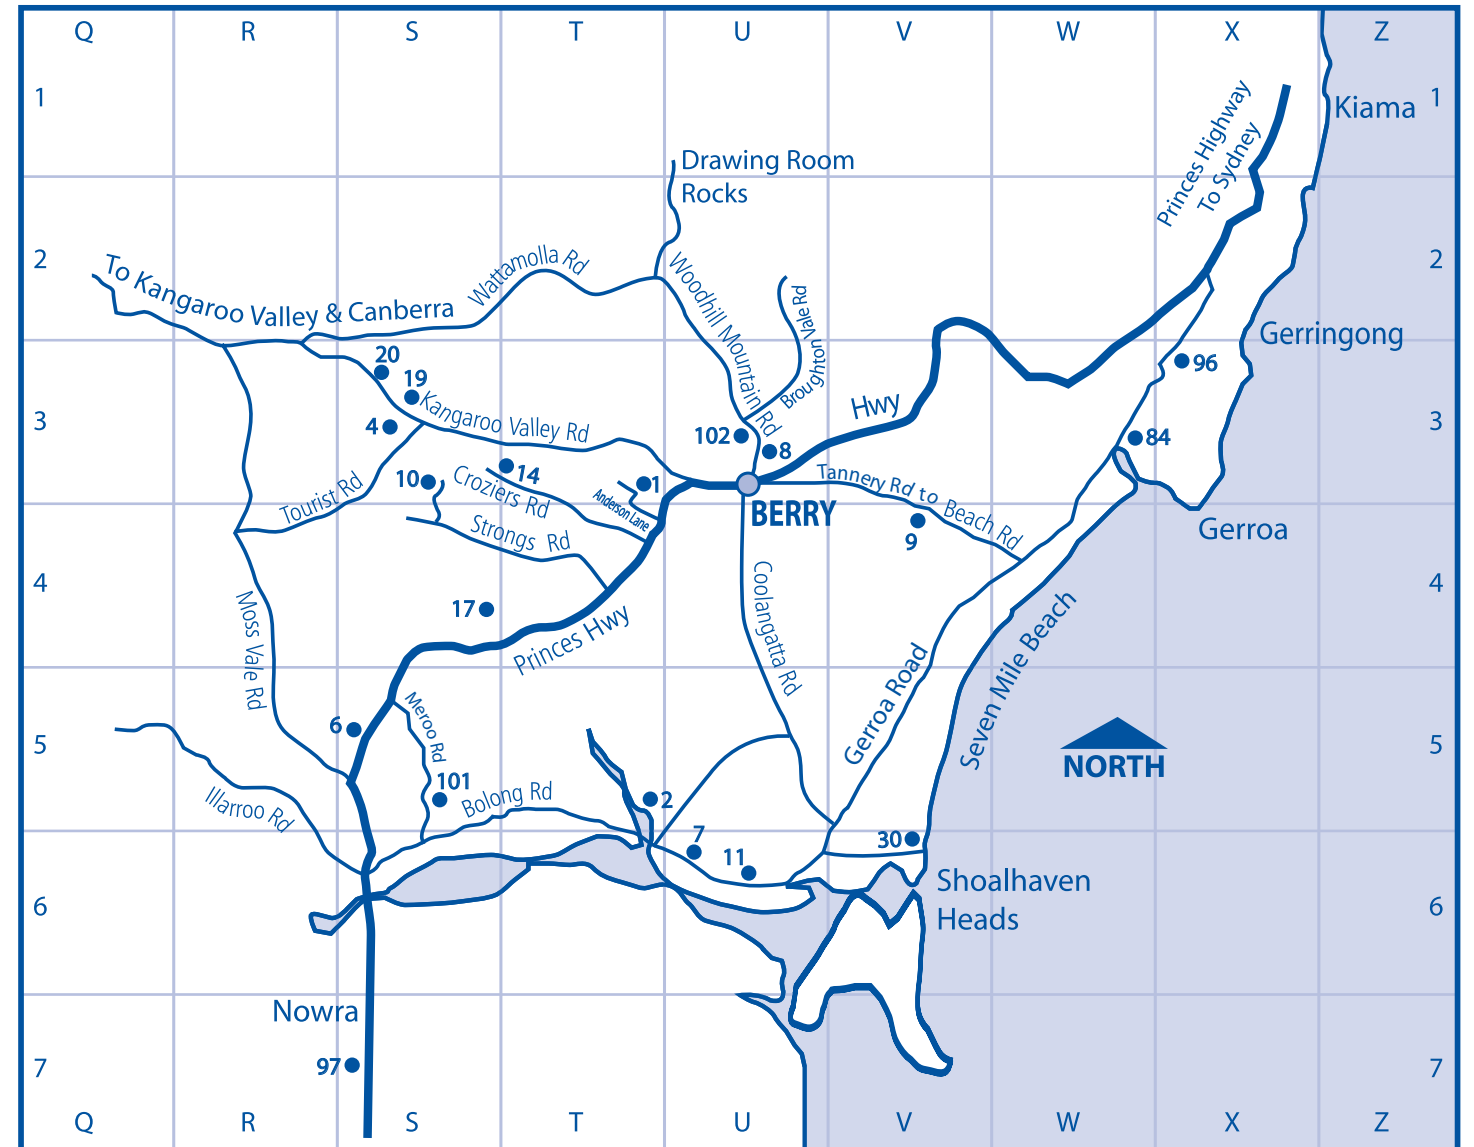

Regional Map 2010

Detailed Map of Berry Inside

Produced by The Berry Chamber of Commerce & Tourism Inc.

PO Box 216 Berry NSW 2535 Tel (02) 4464 3122 E-mail: info@berry.org.au www.berry.org.au

All businesses listed are members of the Berry Chamber of Commerce & Tourism Inc. Business names and locations are listed overleaf with grid references for your assistance.